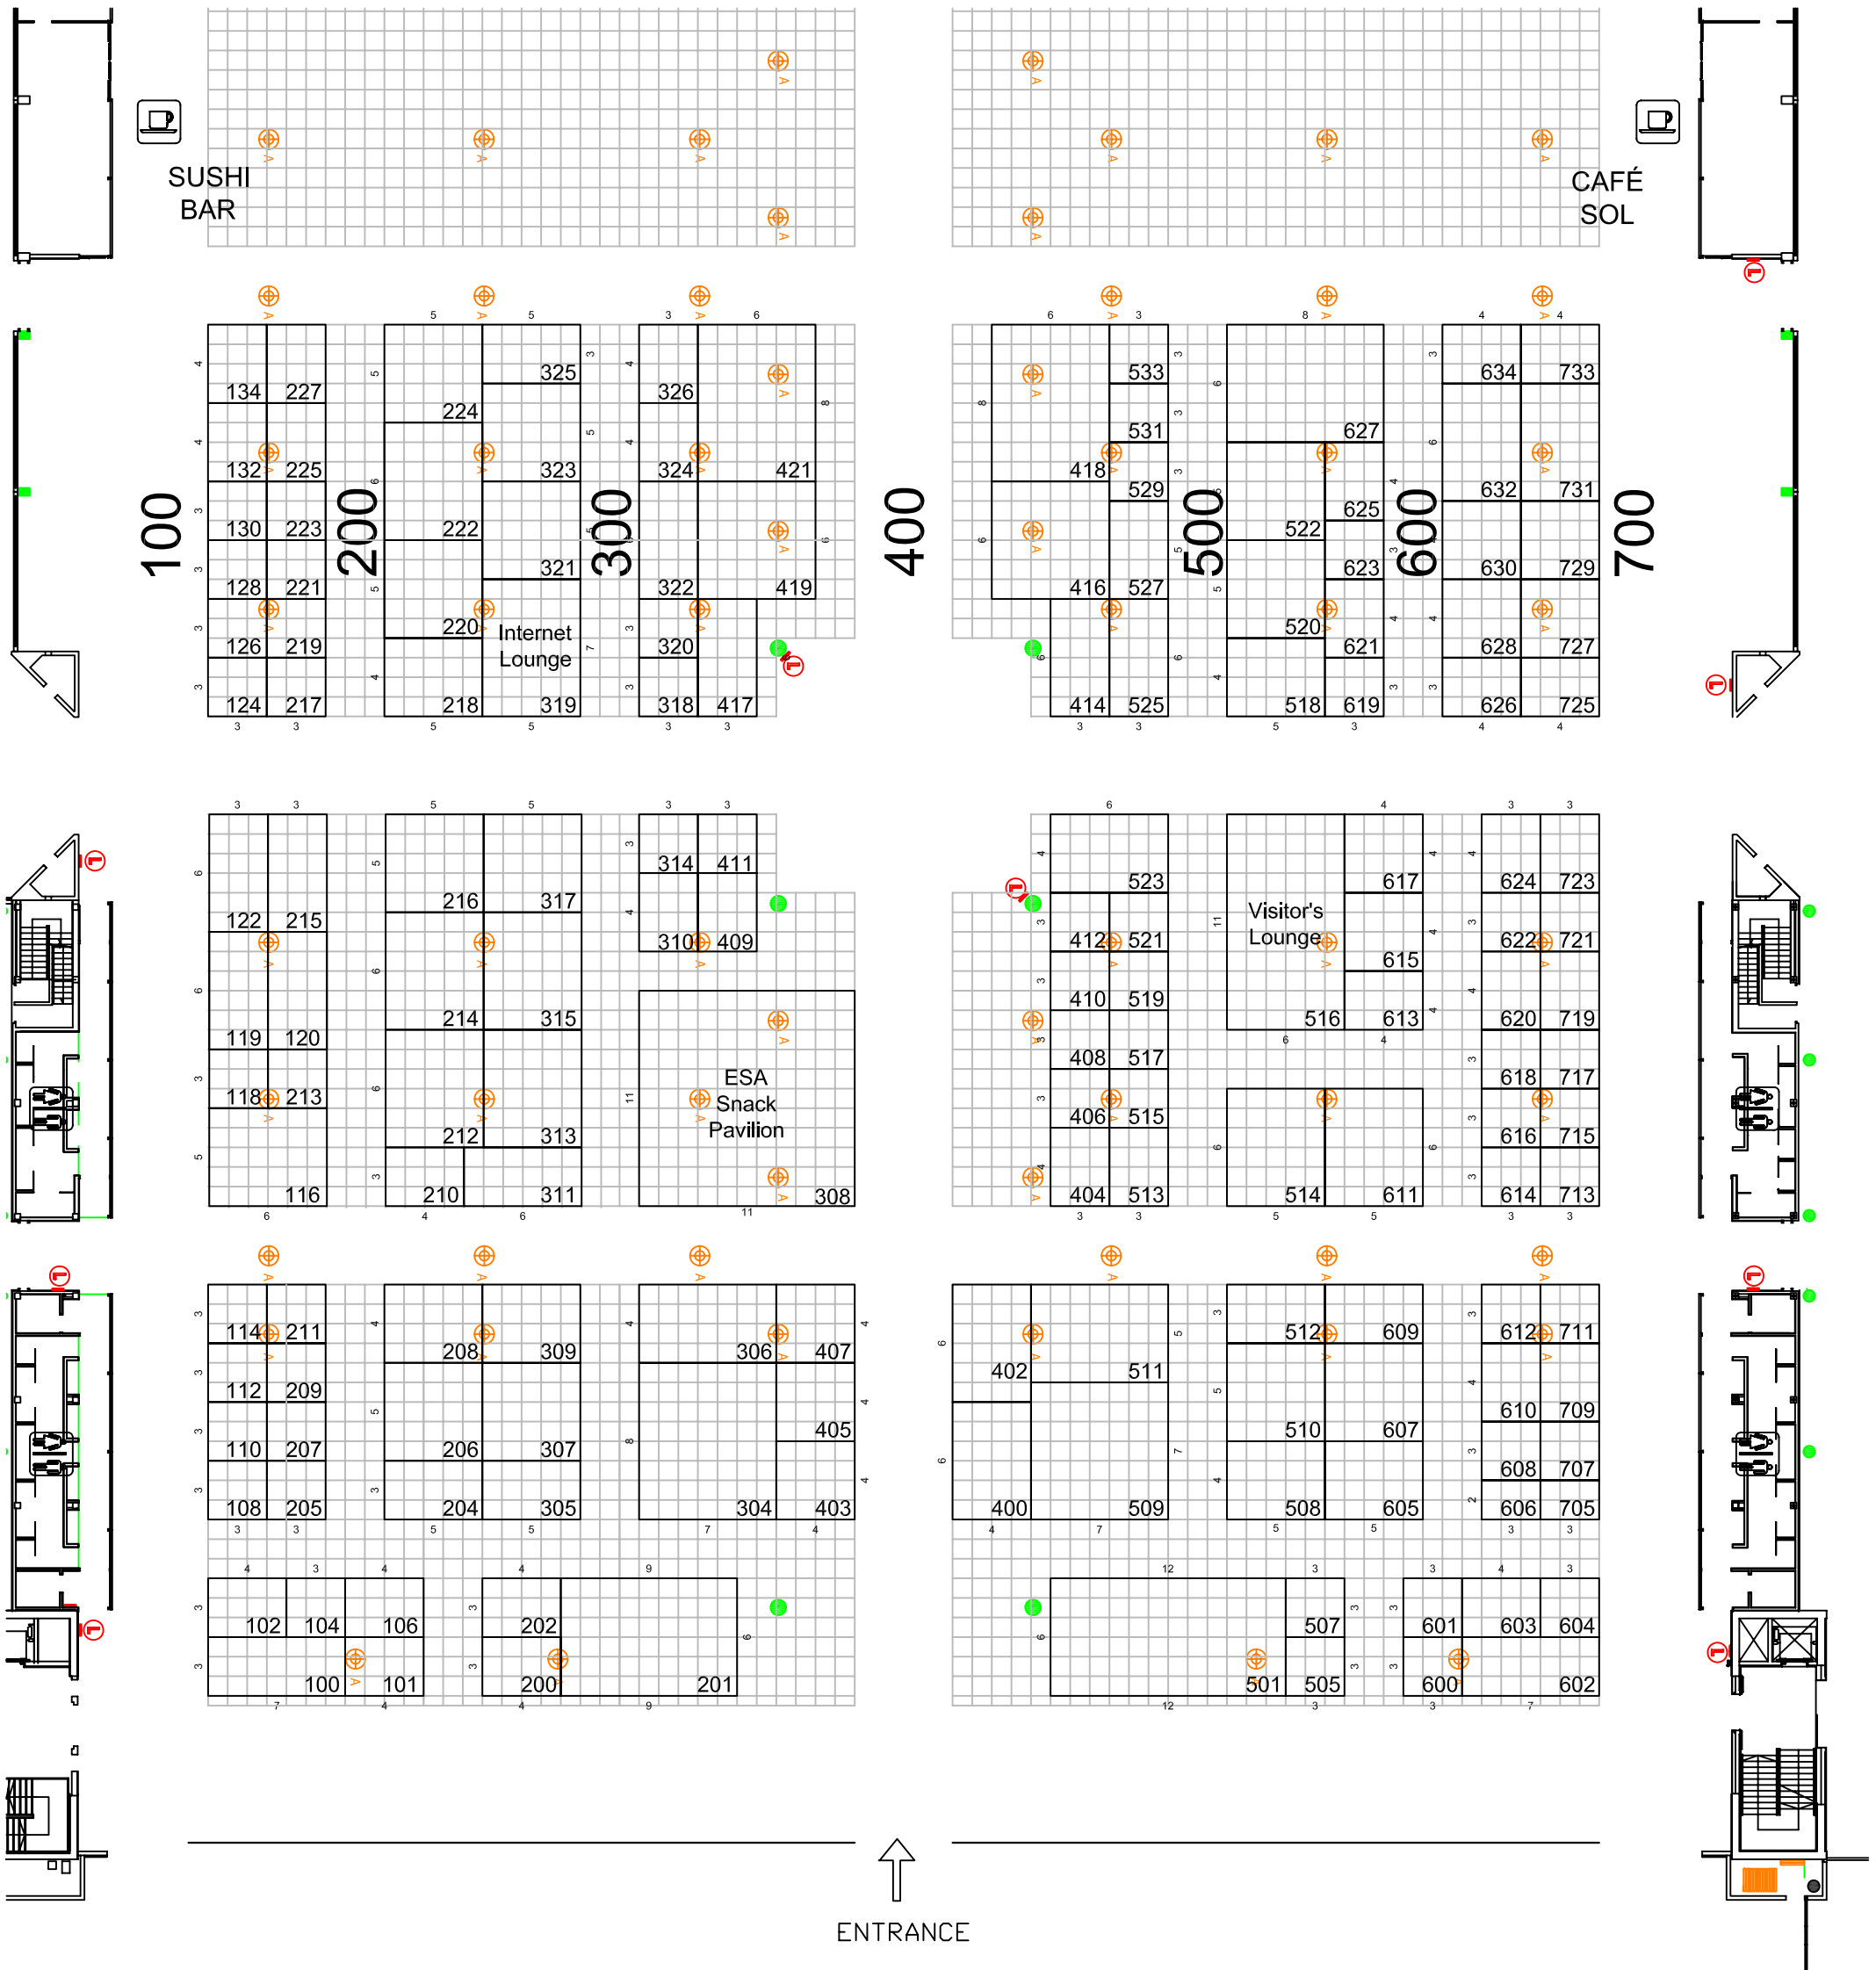

# SNACKEX 2011

Fira Gran Via, Barcelona 13-14 June

Plan is provisional and subject to change without notice  
 The exhibition hall is located at street level  
 Ceiling height is 10.5 metres  
 Maximum Floor loading is 5,000kg/sq m